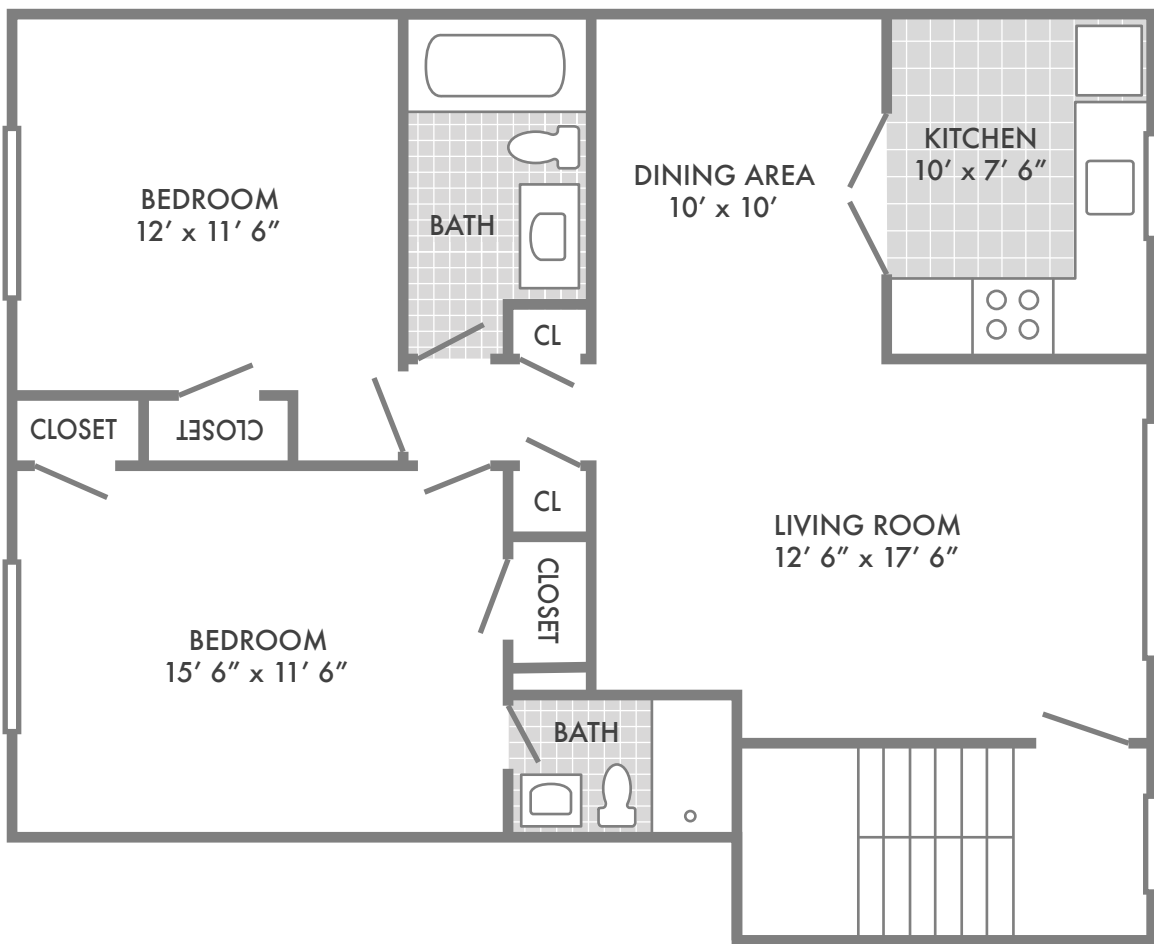

Colonial Village Apartments

Two Bedroom, Two Bath

Approx. 910 sq. ft.

The above information is from an appropriate source, but is not guaranteed.