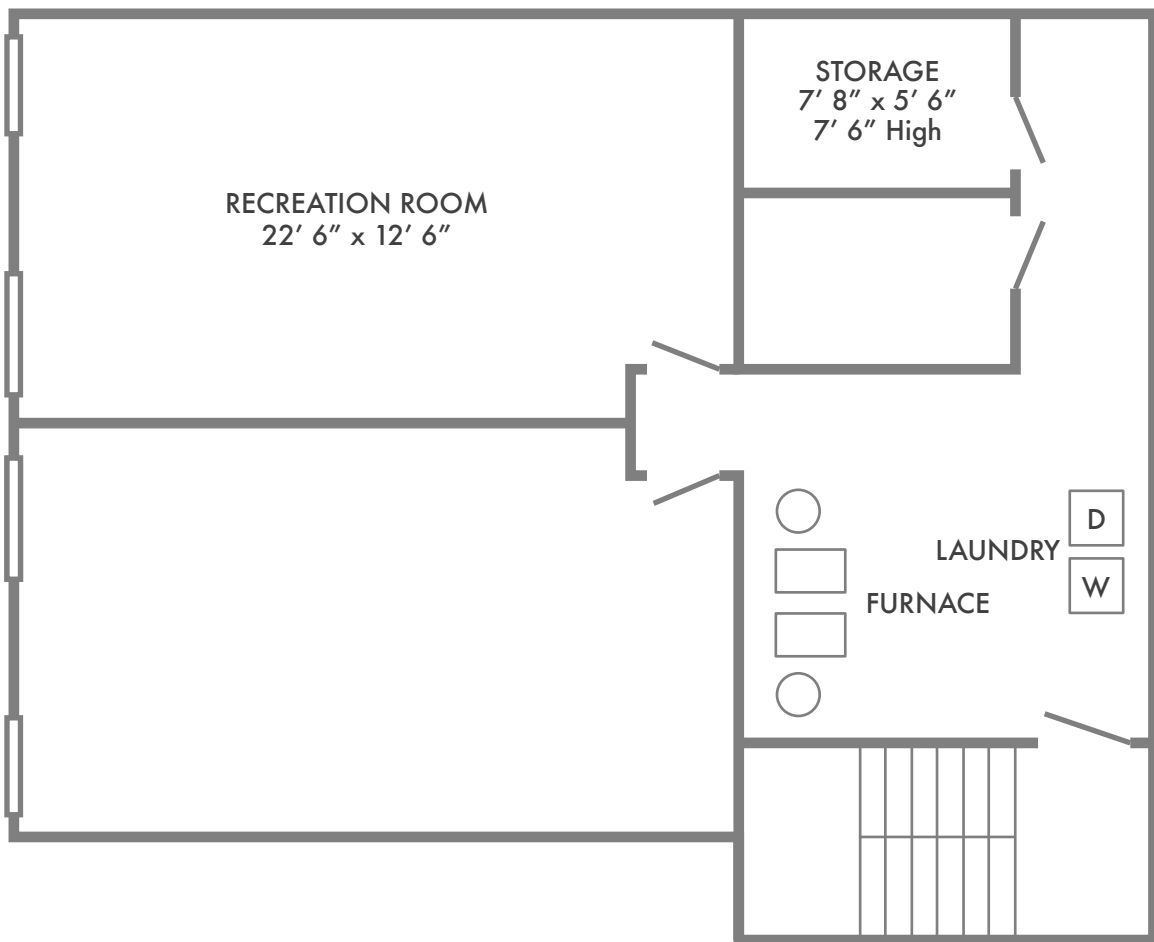

Colonial Village Apartments Recreation Room & Storage

Approx. 532 sq. ft.

The above information is from an appropriate source, but is not guaranteed.