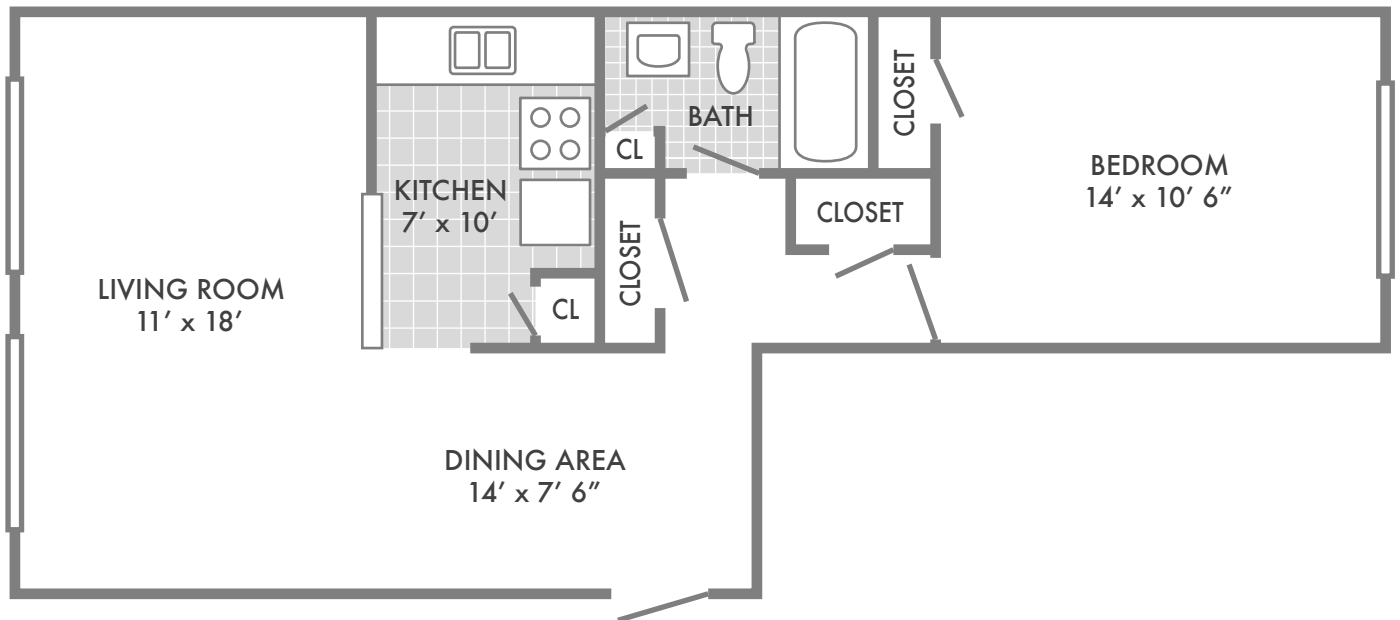

Bevo Apartments  
One Bedroom, One Bath  
*Approx. 540 sq. ft.*

The above information is from an appropriate source, but is not guaranteed.