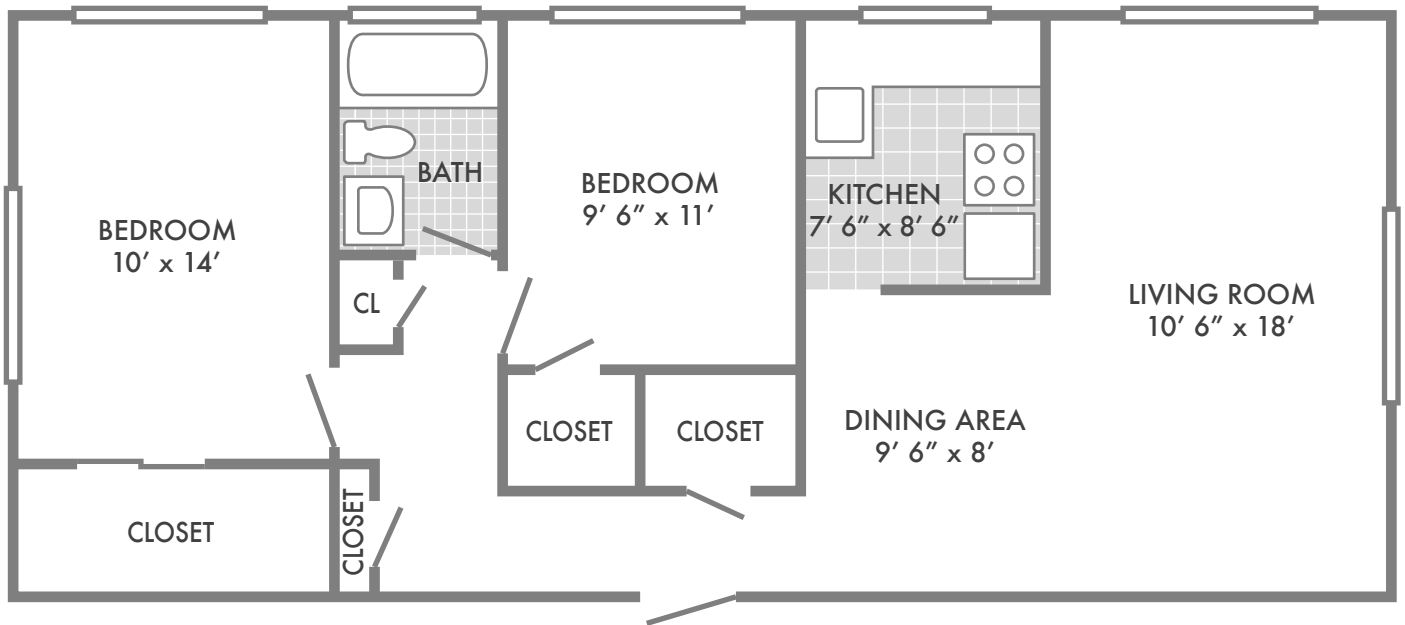

Bevo Apartments
Two Bedroom, One Bath
Approx. 807 sq. ft.

The above information is from an appropriate source, but is not guaranteed.