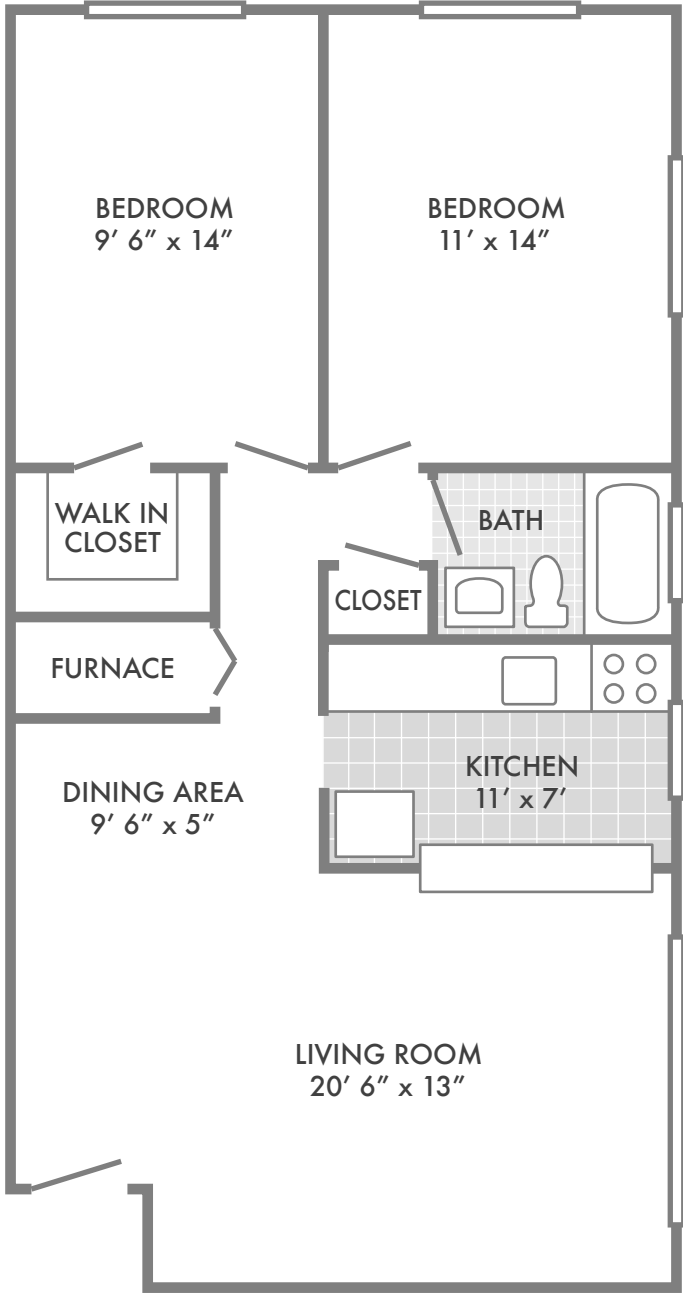

Bel Aire Apartments
Two Bedroom
Approx. 820 sq. ft.

The above information is from an appropriate source, but is not guaranteed.