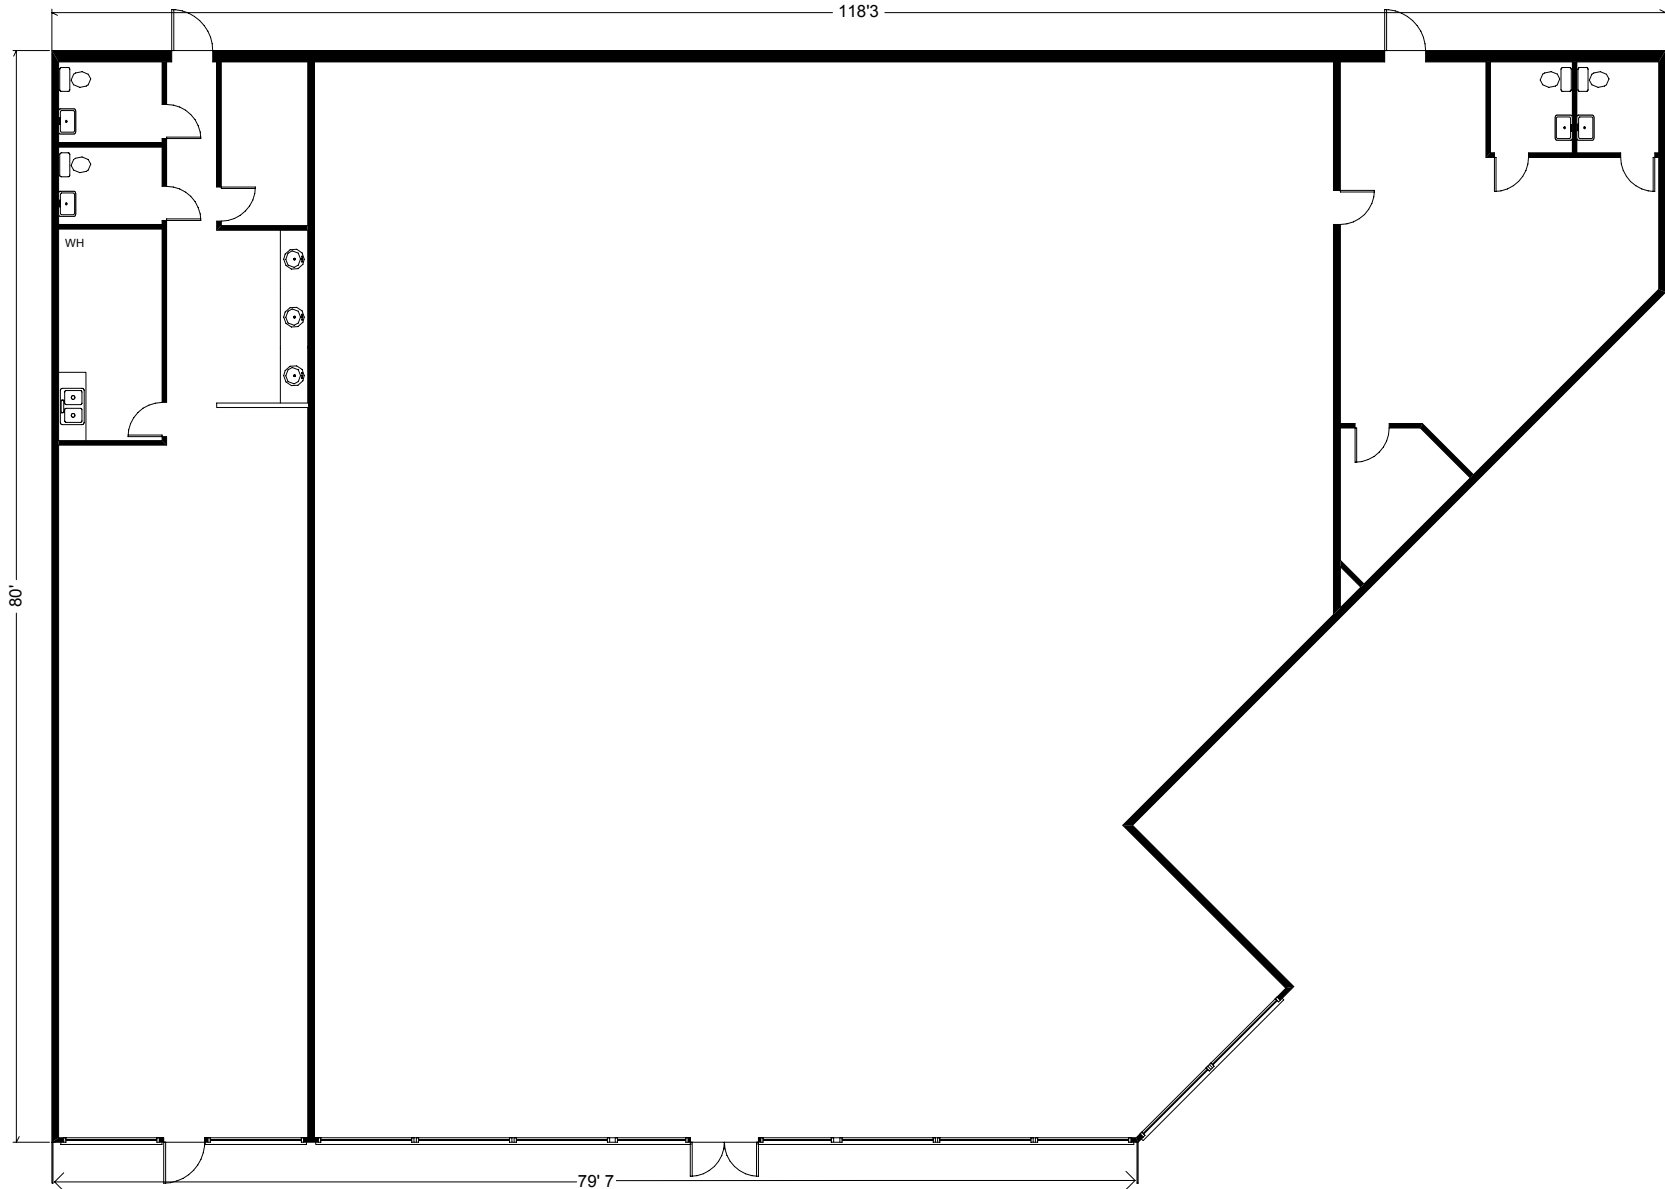

18700 VETERANS BOULEVARD  
UNITS 8 & 9  
PORT CHARLOTTE, FL 33954

TOTAL AREA 7,904 sq. ft.