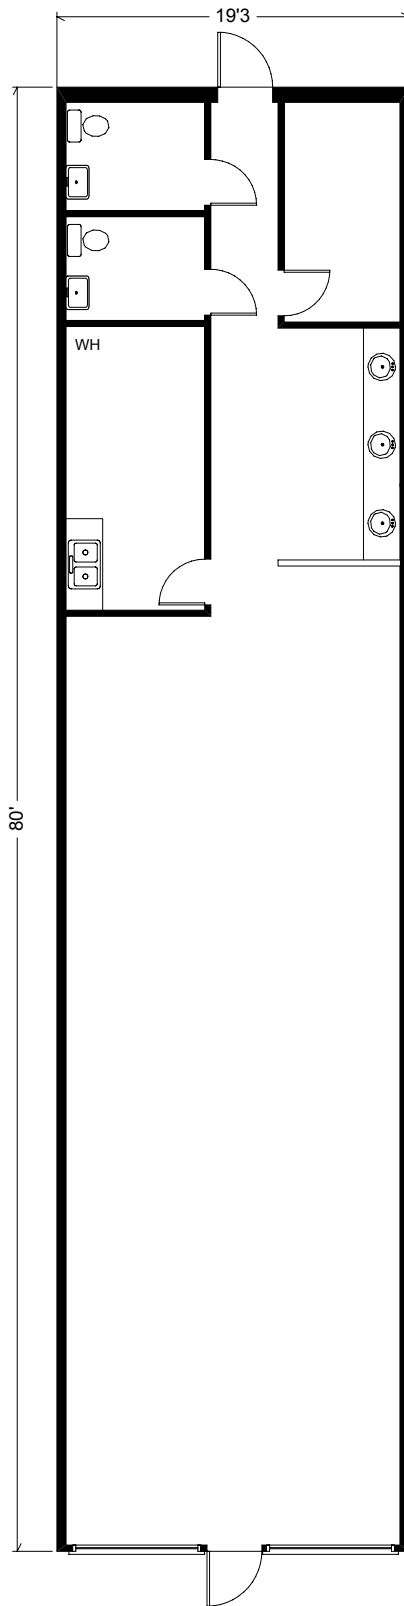

18700 VETERANS BOULEVARD  
UNIT 8  
PORT CHARLOTTE, FL 33954

TOTAL AREA 1,500 sq. ft.