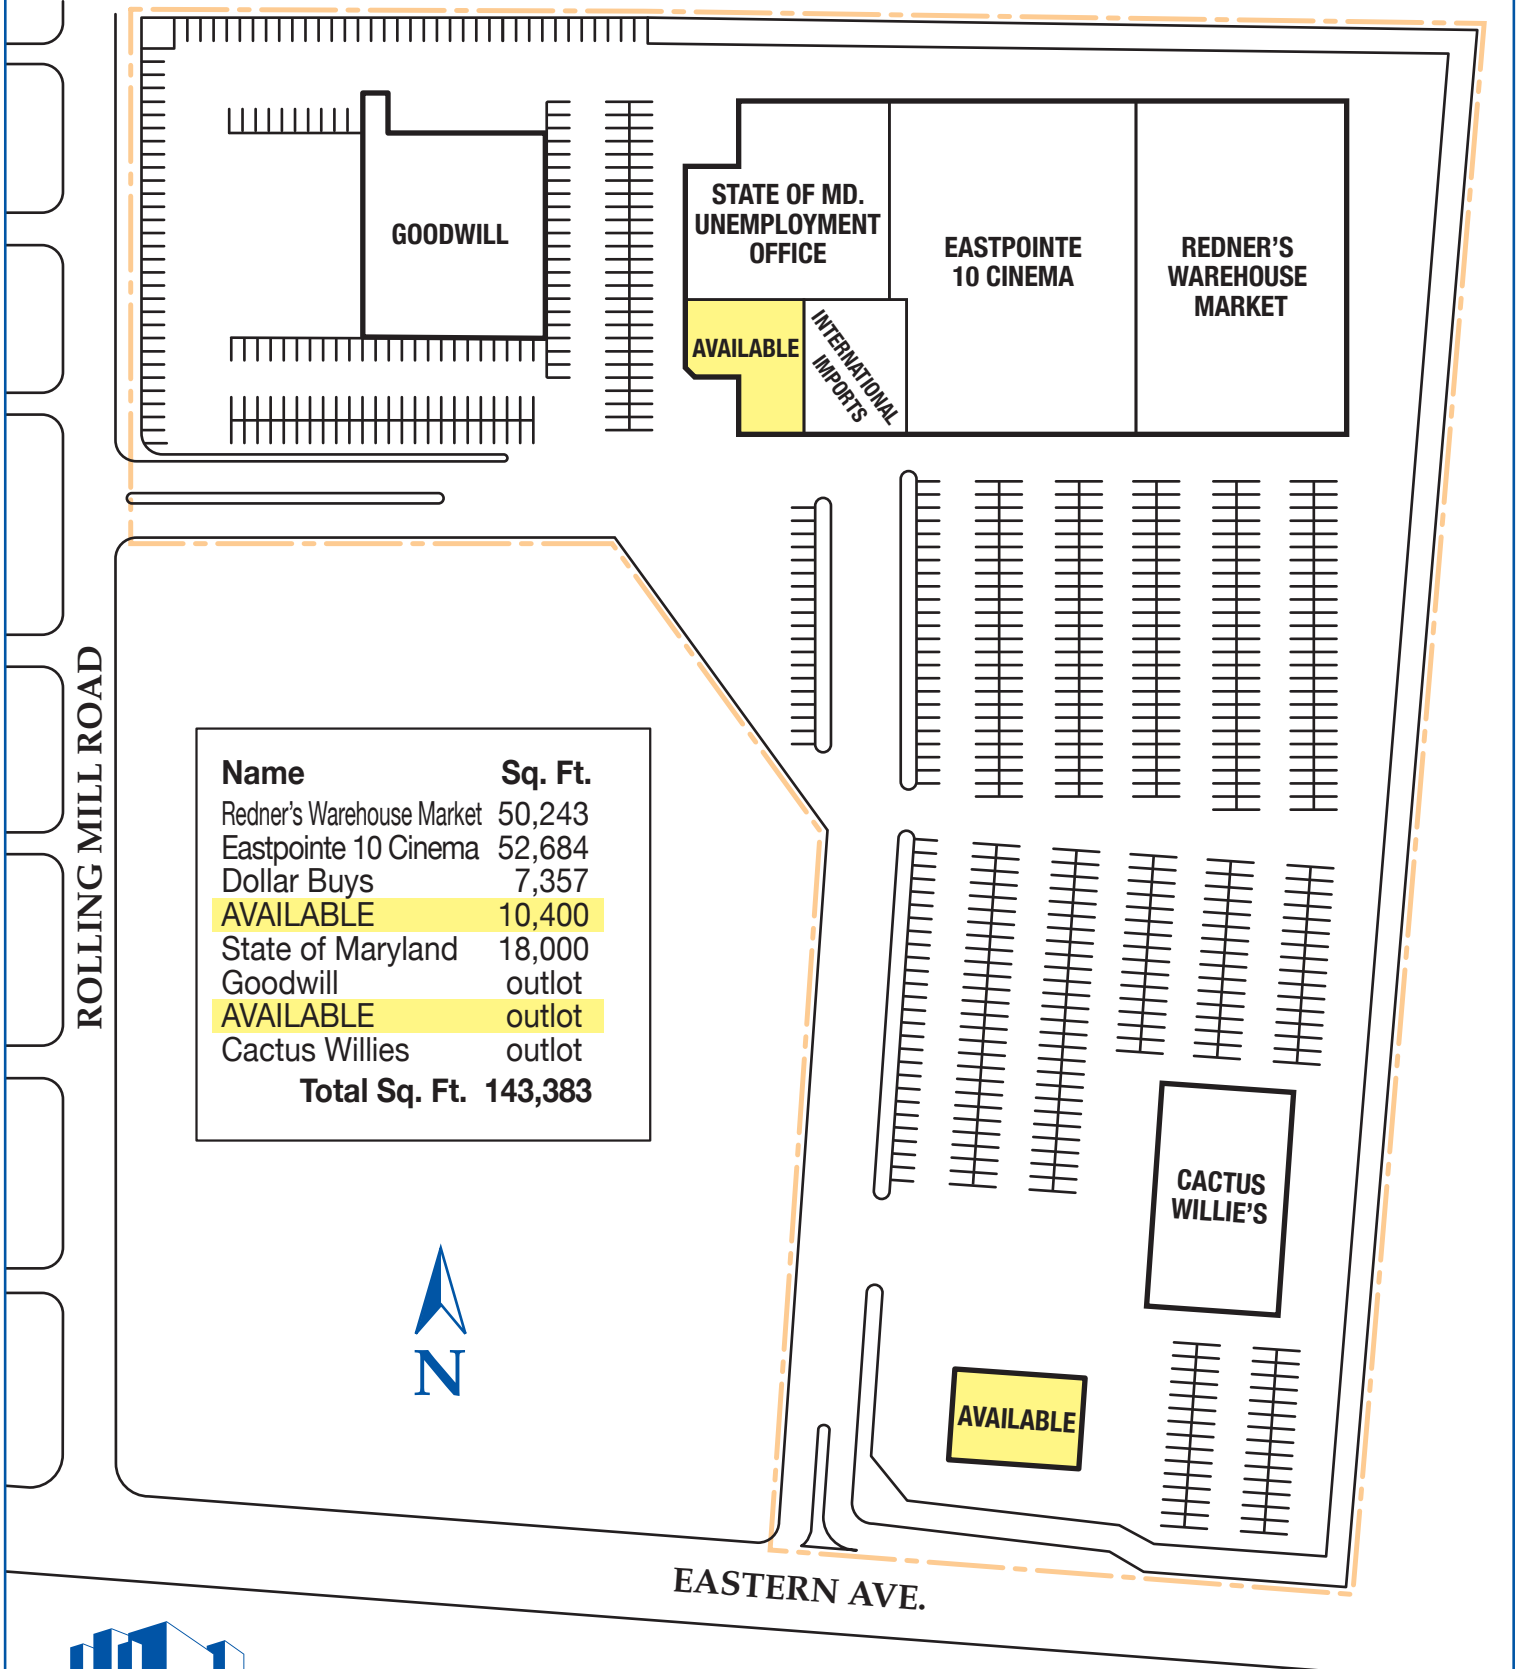

EASTPOINT SHOPPING CENTER

BALTIMORE, MD 21224

Name	Sq. Ft.
Redner's Warehouse Market	50,243
Eastpointe 10 Cinema	52,684
Dollar Buys	7,357
AVAILABLE	10,400
State of Maryland	18,000
Goodwill	outlot
AVAILABLE	outlot
Cactus Willies	outlot
Total Sq. Ft.	143,383

ROLLING MILL ROAD

EASTERN AVE.